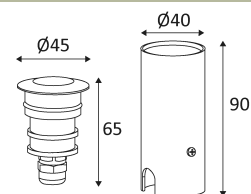

PURE 45

- Round floor recessed fixture.
- Recessed box and 0.50m cable supplied.
- 700mA converter to be ordered separately.
- Max. 11 PURE 45 by CD105.

This product contains 1 light source(s) of energy efficiency G.

CODE	MATERIAL	DC	LED	T° (K)	LED Lumen	System Lumen
OU125	ALUMINIUM	DC 700mA 3V	3W	4000K	200 Lm	124 Lm

CODE	Watt Max	PRI	SEC	INPUTS	OUTPUTS	Max Case T°	Max Amb. T°
CD172	2-4W	AC 230V	DC 700mA	1	1	85°	50°
CD105	9-35W	AC 230V	DC 700mA	1	1	65°	40°

 Hole cut to insert luminaire (36mm)

 Hole cut to insert recessed housing. (45mm).

 Beam 24°.

 Product in conformity CE.

 CRI >80 Colour rendering index >80.

 LED L70B50 50.000h LED specifications.

 RG1 Photobiological risk RG1