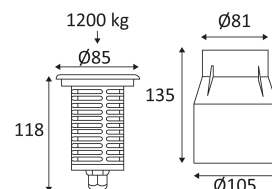

# PURE 380

- Round floor recessed fixture.
- Carriage resistance 1200kg.
- Recessed box at 0.50m cable supplied .
- Non-dimmable converter built in the device.

This product contains 1 light source(s) of energy efficiency G.