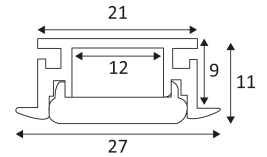

PR146

- Recessed profile for LED strip.
- Recessed 22x12x2500mm.
- Compatible with ST159, ST123.
- Polycarbonate diffuser, 2 end caps supplied.
- LED strip and converter to be ordered separately.

CODE	COLOR	MATERIAL	L (mm)
PR14652	ALUMINIUM	ALUMINIUM	2500

ACCESSOIRES	COLOR	MATERIAL	DESCRIPTION
PR14752	ALUMINIUM	POLYCARBONATE	END CAP 2PC

Recessed floor mounting only.

Indoor use only.

Protected against the ingress of solid bodies greater 12 mm. No protection against the ingress of liquids.