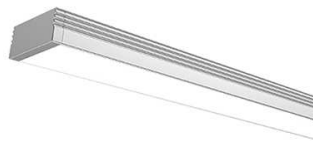

PR139

- Exposed profile for LED strip.
- Compatible with ST104, ST150, ST153, ST132.
- Polycarbonate diffuser, 2 end caps supplied.
- Wall or ceiling mounting.
- Mounting clips, LED strip and converter to be ordered separately.

CODE	COLOR	MATERIAL	L (mm)
PR13930	MATT WHITE	ALUMINIUM	2500
PR13952	ALUMINIUM	ALUMINIUM	2500

MATT WHITE

ALUMINIUM

ACCESSOIRES	COLOR	MATERIAL	DESCRIPTION	
PR14152	ALUMINIUM	INOX 304	MOUNTING CLIPS 4PC	
PR14530	MATT WHITE	POLYCARBONATE	END CAP WITH HOLE 2PC	
PR14552	ALUMINIUM	POLYCARBONATE	END CAP WITH HOLE 2PC	
PR11952	ALUMINIUM	INOX 304	MOUNTING CLIPS 45° 4PC	
PR12052	ALUMINIUM	INOX 304	ADJUSTABLE MOUNTING CLIPS 0-180° 4PC	