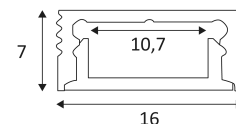

PR139

- Exposed profile for LED strip.
- Compatible with ST104, ST150, ST153, ST132.
- Polycarbonate diffuser, 2 end caps supplied.
- Wall or ceiling mounting.
- Mounting clips, LED strip and converter to be ordered separately.

CODE	COLOR	MATERIAL	L (mm)
PR13930	MATT WHITE	ALUMINIUM	2500
PR13952	ALUMINIUM	ALUMINIUM	2500

MATT WHITE

ALUMINIUM

ACCESSOIRES	COLOR	MATERIAL	DESCRIPTION	
PR14152	ALUMINIUM	INOX 304	MOUNTING CLIPS 4PC	
PR14530	MATT WHITE	POLYCARBONATE	END CAP WITH HOLE 2PC	
PR14552	ALUMINIUM	POLYCARBONATE	END CAP WITH HOLE 2PC	
PR11952	ALUMINIUM	INOX 304	MOUNTING CLIPS 45° 4PC	
PR12052	ALUMINIUM	INOX 304	ADJUSTABLE MOUNTING CLIPS 0-180° 4PC	