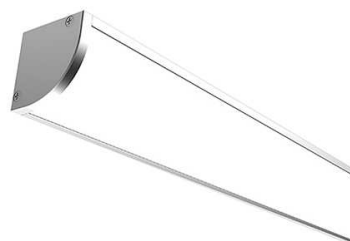

PR133

- Exposed profile for LED strip.
- Compatible with ST150, ST153, ST132.
- Polycarbonate diffuser, 2 end caps supplied.
- Wall mounting.
- Mounting clips, LED strip and converter to be ordered separately.

CODE	COLOR	MATERIAL	L (mm)
PR13330	MATT WHITE	ALUMINIUM	2000
PR13352	ALUMINIUM	ALUMINIUM	2000

MATT WHITE

ALUMINIUM

ACCESSOIRES	COLOR	MATERIAL	DESCRIPTION
PR14352	ALUMINIUM	INOX 304	MOUNTING CLIPS 4PC 
PR13430	MATT WHITE	POLYCARBONATE	END CAP WITH HOLE 2PC 
PR13452	ALUMINIUM	POLYCARBONATE	END CAP WITH HOLE 2PC 