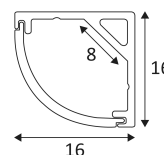

PR133

- Exposed profile for LED strip.
- Compatible with ST150, ST153, ST132.
- Polycarbonate diffuser, 2 end caps supplied.
- Wall mounting.
- Mounting clips, LED strip and converter to be ordered separately.

CODE	COLOR	MATERIAL	L (mm)
PR13330	MATT WHITE	ALUMINIUM	2000
PR13352	ALUMINIUM	ALUMINIUM	2000

MATT WHITE

ALUMINIUM

ACCESSOIRES	COLOR	MATERIAL	DESCRIPTION
PR14352	ALUMINIUM	INOX 304	MOUNTING CLIPS 4PC 
PR13430	MATT WHITE	POLYCARBONATE	END CAP WITH HOLE 2PC 
PR13452	ALUMINIUM	POLYCARBONATE	END CAP WITH HOLE 2PC 