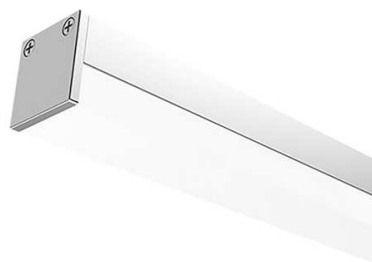

PR121

- Exposed profile for LED strip.
- Compatible with ST153, ST156, ST112, ST159, ST123, ST132.
- Polycarbonate diffuser, 2 end caps supplied.
- Wall, ceiling or hanging mounting.
- Mounting clips, LED strip and converter to be ordered separately.

CODE	COLOR	MATERIAL	L (mm)
PR12130	MATT WHITE	ALUMINIUM	2000
PR12152	ALUMINIUM	ALUMINIUM	2000

MATT WHITE

ALUMINIUM

ACCESSOIRES	COLOR	MATERIAL	DESCRIPTION	
PR14252	ALUMINIUM	INOX 304	MOUNTING CLIPS 4PC	
PR12230	MATT WHITE	POLYCARBONATE	END CAP WITH HOLE 2PC	
PR12252	ALUMINIUM	POLYCARBONATE	END CAP WITH HOLE 2PC	
PR12330	MATT WHITE	ALUMINIUM	KIT SUSPENSION L:2000mm	
PR12352	ALUMINIUM	ALUMINIUM	KIT SUSPENSION L:2000mm	
PR12452	ALUMINIUM	ALUMINIUM	CONNECTOR L:55MM 4PC	

Wall and ceiling mounting only.

Suspended mounting only.

Indoor use only.

Protected against the ingress of solid bodies greater 12 mm. No protection against the ingress of liquids.

Product in conformity CE.