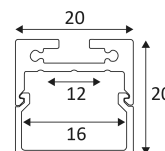

PR121

- Exposed profile for LED strip.
- Compatible with ST153, ST156, ST112, ST159, ST123, ST132.
- Polycarbonate diffuser, 2 end caps supplied.
- Wall, ceiling or hanging mounting.
- Mounting clips, LED strip and converter to be ordered separately.

CODE	COLOR	MATERIAL	L (mm)
PR12130	MATT WHITE	ALUMINIUM	2000
PR12152	ALUMINIUM	ALUMINIUM	2000

MATT WHITE

ALUMINIUM

ACCESSOIRES	COLOR	MATERIAL	DESCRIPTION	
PR14252	ALUMINIUM	INOX 304	MOUNTING CLIPS 4PC	
PR12230	MATT WHITE	POLYCARBONATE	END CAP WITH HOLE 2PC	
PR12252	ALUMINIUM	POLYCARBONATE	END CAP WITH HOLE 2PC	
PR12330	MATT WHITE	ALUMINIUM	KIT SUSPENSION L:2000mm	
PR12352	ALUMINIUM	ALUMINIUM	KIT SUSPENSION L:2000mm	
PR12452	ALUMINIUM	ALUMINIUM	CONNECTOR L:55MM 4PC	