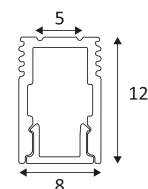

PR115

- Exposed profile for LED strip.
- Compatible with ST104.
- Polycarbonate diffuser, 2 end caps supplied.
- Wall or ceiling mounting.
- Mounting clips, LED strip and converter to be ordered separately.

CODE	COLOR	MATERIAL	L (mm)
PR11530	MATT WHITE	ALUMINIUM	2000
PR11552	ALUMINIUM	ALUMINIUM	2000

MATT WHITE

ALUMINIUM

ACCESSOIRES	COLOR	MATERIAL	DESCRIPTION
PR14052	ALUMINIUM	INOX 304	MOUNTING CLIPS 4PC 
PR11630	MATT WHITE	POLYCARBONATE	END CAP WITH HOLE 2PC 
PR11652	ALUMINIUM	POLYCARBONATE	END CAP WITH HOLE 2PC 