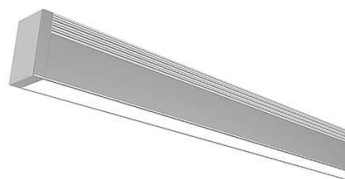

PR115

- Exposed profile for LED strip.
- Compatible with ST104.
- Polycarbonate diffuser, 2 end caps supplied.
- Wall or ceiling mounting.
- Mounting clips, LED strip and converter to be ordered separately.

CODE	COLOR	MATERIAL	L (mm)
PR11530	MATT WHITE	ALUMINIUM	2000
PR11552	ALUMINIUM	ALUMINIUM	2000

MATT WHITE

ALUMINIUM

ACCESSOIRES	COLOR	MATERIAL	DESCRIPTION
PR14052	ALUMINIUM	INOX 304	MOUNTING CLIPS 4PC 
PR11630	MATT WHITE	POLYCARBONATE	END CAP WITH HOLE 2PC 
PR11652	ALUMINIUM	POLYCARBONATE	END CAP WITH HOLE 2PC 

 Wall and ceiling mounting only.

 Indoor use only.

 Protected against the ingress of solid bodies greater 12 mm. No protection against the ingress of liquids.

 Product in conformity CE.

 Power supply not included.