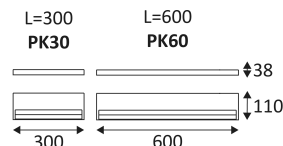

# PLANK 1

- Decorative wall lamp.
  - Opaline polycarbonate diffuser.
  - Indirect lighting.
  - Non-dimmable converter built in the device.
- This product contains 1 light source(s) of energy efficiency E.

| CODE         | COLOR      | MATERIAL  | AC      | LED | T° (K) | LED Lumen | System Lumen | L (mm) |
|--------------|------------|-----------|---------|-----|--------|-----------|--------------|--------|
| PK30/1A/3K/W | MATT WHITE | ALUMINIUM | AC 230V | 20W | 3000K  | 2520 Lm   | 1760 Lm      | 300    |
| PK30/1A/4K/W | MATT WHITE | ALUMINIUM | AC 230V | 20W | 4000K  | 2730 Lm   | 1910 Lm      | 300    |
| PK60/1A/3K/W | MATT WHITE | ALUMINIUM | AC 230V | 40W | 3000K  | 5400 Lm   | 3775 Lm      | 600    |
| PK60/1A/4K/W | MATT WHITE | ALUMINIUM | AC 230V | 40W | 4000K  | 5850 Lm   | 4090 Lm      | 600    |

MATT WHITE

MATT WHITE

-  Wall mounting only.
-  Indoor use only.
-  Protected against the ingress of solid bodies greater 12 mm. No protection against the ingress of liquids.
-  Protection against an impact energy of 20 Joules.
-  Earth wire . Fixture equipped with primary insulation only.
-  Beam 110°.
-  Product in conformity CE.
-  Colour rendering index >90.
-  LED specifications.
-  Photobiological risk RG0
-  Test on 650°.
-  Power supply included.
-  5 years warranty.
-  Photometric data available on our website: [www.indigo-lighting.com](http://www.indigo-lighting.com)