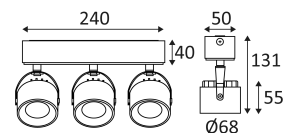

PIXA 3

- Adjustable wall or ceiling lamp.
- Dimmable converter built in in the device.
- Compatible with end-of-phase dimmer.

This product contains 3 light source(s) of energy efficiency G.

CODE	COLOR	MATERIAL	AC	LED	T° (K)	LED Lumen	System Lumen
WA13405	MATT BLACK	CAST ALUMINIUM	AC 230V	3x10W	3000K	3x1200 Lm	3x744 Lm
WA13430	MATT WHITE	CAST ALUMINIUM	AC 230V	3x10W	3000K	3x1200 Lm	3x744 Lm

Earth wire . Fixture equipped with primary insulation only.

Vertical orientation maximum to 175°.

Horizontal orientation maximum to 355°.

Beam 38°.

Product in conformity CE.

CRI>80

LED specifications.

Photobiological risk RG1