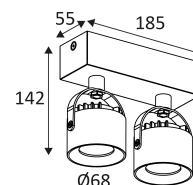

PIXA 2

- Adjustable wall or ceiling lamp.
- Dimmable converter built in in the device.
- Compatible with end-of-phase dimmer.

This product contains 2 light source(s) of energy efficiency G.