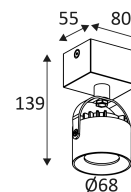

PIXA 1

- Adjustable wall or ceiling lamp.
- Dimmable converter built in in the device.
- Compatible with end-of-phase dimmer.

This product contains 1 light source(s) of energy efficiency G.

CODE	COLOR	MATERIAL	AC	LED	T° (K)	LED Lumen	System Lumen
WA13205	MATT BLACK	CAST ALUMINIUM	AC 230V	10W	3000K	1200 Lm	744 Lm
WA13230	MATT WHITE	CAST ALUMINIUM	AC 230V	10W	3000K	1200 Lm	744 Lm

- Wall and ceiling mounting only.
- Indoor use only.
- Protected against the ingress of solid bodies greater 12 mm. No protection against the ingress of liquids.
- Protection against an impact energy of 0,20 Joule.
- Earth wire . Fixture equipped with primary insulation only.
- Vertical orientation maximum to 175°.
- Horizontal orientation maximum to 355°.
- Beam 38°.
- Product in conformity CE.
- CRI>80
- LED specifications.
- Photobiological risk RG1
- Test on 650°.
- Power supply included.
- The product is dimmable.
- 2 years warranty.
- Photometric data available on our website: www.indigo-lighting.com