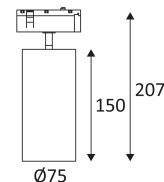

PARO 3

- Spotlight for accent lighting, for 48V track.

This product contains 1 light source(s) of energy efficiency F.

CODE	COLOR	MATERIAL	DC	LED	T° (K)	LED Lumen	System Lumen	α
NOT DIMMABLE								
TR300WW05	MATT BLACK	ALUMINIUM	DC 48V	35W	3000K	3820 Lm	2840 Lm	30°
TR300NW05	MATT BLACK	ALUMINIUM	DC 48V	35W	4000K	4200 Lm	3100 Lm	30°
TR299WW05	MATT BLACK	ALUMINIUM	DC 48V	35W	3000K	3820 Lm	2930 Lm	50°
TR299NW05	MATT BLACK	ALUMINIUM	DC 48V	35W	4000K	4200 Lm	3215 Lm	50°
DALI DIMMABLE								
TR300WW05DA	MATT BLACK	ALUMINIUM	DC 48V	28W	3000K	3400 Lm	2523 Lm	30°
TR300NW05DA	MATT BLACK	ALUMINIUM	DC 48V	28W	4000K	3700 Lm	2871 Lm	30°
TR299WW05DA	MATT BLACK	ALUMINIUM	DC 48V	28W	3000K	3400 Lm	2542 Lm	50°
TR299NW05DA	MATT BLACK	ALUMINIUM	DC 48V	28W	4000K	3700 Lm	2925 Lm	50°

ACCESSOIRES	COLOR	DESCRIPTION	
TR30105	BLACK	SNOOT	
TR30205	BLACK	WALL WASHER	
TR30337		FROSTED RING	
TR30437		FROSTED DIFFUSER	
TR30537		BLADE OF LIGHT	
TR30605	BLACK	HONEYCOMB	

Wall and ceiling mounting only.

Indoor use only.

Protected against the ingress of solid bodies greater 12 mm. No protection against the ingress of liquids.

Protection against an impact energy of 0,20 Joule.

Product can be connected to low-voltage systems. A safety extra low voltage luminaire in which voltages higher than those of SELV are not generated.

Vertical orientation maximum to 90°.