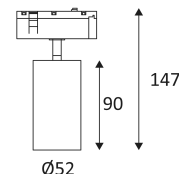

PARO 2

- Spotlight for accent lighting for 48V track.

This product contains 1 light source(s) of energy efficiency F.

CODE	COLOR	MATERIAL	DC	LED	T° (K)	LED Lumen	System Lumen	α
NOT DIMMABLE								
TR289SW05	MATT BLACK	ALUMINIUM	DC 48V	14W	2700K	1250 Lm	943 Lm	15°
TR289WW05	MATT BLACK	ALUMINIUM	DC 48V	14W	3000K	1380 Lm	1014 Lm	15°
TR289NW05	MATT BLACK	ALUMINIUM	DC 48V	14W	4000K	1500 Lm	1090 Lm	15°
TR288SW05	MATT BLACK	ALUMINIUM	DC 48V	14W	2700K	1250 Lm	984 Lm	30°
TR288WW05	MATT BLACK	ALUMINIUM	DC 48V	14W	3000K	1380 Lm	1054 Lm	30°
TR288NW05	MATT BLACK	ALUMINIUM	DC 48V	14W	4000K	1500 Lm	1120 Lm	30°
TR287SW05	MATT BLACK	ALUMINIUM	DC 48V	14W	2700K	1250 Lm	974 Lm	50°
TR287WW05	MATT BLACK	ALUMINIUM	DC 48V	14W	3000K	1380 Lm	1151 Lm	50°
TR287NW05	MATT BLACK	ALUMINIUM	DC 48V	14W	4000K	1500 Lm	1198 Lm	50°
DALI DIMMABLE								
TR289WW05DA	MATT BLACK	ALUMINIUM	DC 48V	14W	3000K	1380 Lm	1014 Lm	15°
TR289NW05DA	MATT BLACK	ALUMINIUM	DC 48V	14W	4000K	1500 Lm	1090 Lm	15°
TR288WW05DA	MATT BLACK	ALUMINIUM	DC 48V	14W	3000K	1380 Lm	1054 Lm	30°
TR288NW05DA	MATT BLACK	ALUMINIUM	DC 48V	14W	4000K	1500 Lm	1120 Lm	30°
TR287WW05DA	MATT BLACK	ALUMINIUM	DC 48V	14W	3000K	1380 Lm	1151 Lm	50°
TR287NW05DA	MATT BLACK	ALUMINIUM	DC 48V	14W	4000K	1500 Lm	1198 Lm	50°

ACCESSOIRES	COLOR	DESCRIPTION	
TR29005	BLACK	SNOOT	
TR29105	BLACK	WALL WASHER	
TR29337		FROSTED RING	
TR29437		FROSTED DIFFUSER	
TR29537		BLADE OF LIGHT	
TR29605	BLACK	HONEYCOMB	

Wall and ceiling mounting only.

Indoor use only.