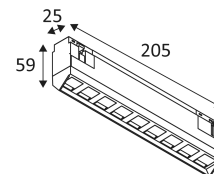

# ONEX

- Luminaire for accent lighting for 48V track.
- Wall washer.

This product contains 1 light source(s) of energy efficiency F.

| CODE                 | COLOR        | MATERIAL  | DC     | LED | T° (K) | LED Lumen | System Lumen |
|----------------------|--------------|-----------|--------|-----|--------|-----------|--------------|
| <b>NOT DIMMABLE</b>  |              |           |        |     |        |           |              |
| TR283WW05            | ■ MATT BLACK | ALUMINIUM | DC 48V | 12W | 3000K  | 1030 Lm   | 526 Lm       |
| TR283NW05            | ■ MATT BLACK | ALUMINIUM | DC 48V | 12W | 4000K  | 1270 Lm   | 594 Lm       |
| <b>DALI DIMMABLE</b> |              |           |        |     |        |           |              |
| TR283WW05DA          | ■ MATT BLACK | ALUMINIUM | DC 48V | 12W | 3000K  | 1030 Lm   | 526 Lm       |
| TR283NW05DA          | ■ MATT BLACK | ALUMINIUM | DC 48V | 12W | 4000K  | 1270 Lm   | 594 Lm       |