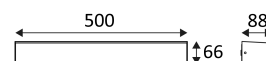

ONEO A

- Wall lamp for outdoor lighting.
- Down lighting.
- Asymmetric beam.
- With cable inlet and outlet.
- Non dimmable converter built in the device.

This product contains 1 light source(s) of energy efficiency G.