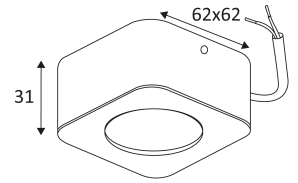

OLEO 62 S

CODE	COLOR	MATERIAL	AC	LED	T° (K)	LED Lumen	System Lumen
DO19605	MATT BLACK	ALUMINIUM	AC 230V	8W	3000K	630 Lm	368 Lm
DO19630	MATT WHITE	ALUMINIUM	AC 230V	5W	3000K	550 Lm	310 Lm

Ceiling mounting only.

Indoor use only.

Protected against the ingress of solid bodies greater than 12 mm. Protected against rain.

Protection against an impact energy of 0,20 Joule.

Earth wire . Fixture equipped with primary insulation only.

Beam 38°.

Product in conformity CE.

Colour rendering index >80.

LED specifications.

Photobiological risk RG1

Test on 650°.

Luminaire with a 230V LED module.

3 years warranty.

Photometric data available on our website: www.indigo-lighting.com

Non-replaceable light source.