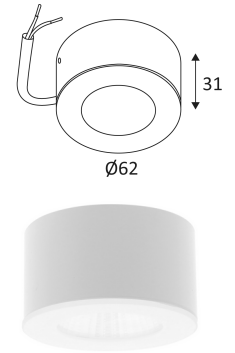

OLEO 62 R

CODE	COLOR	MATERIAL	AC	LED	T° (K)	LED Lumen	System Lumen
DO19505	MATT BLACK	ALUMINIUM	AC 230V	8W	3000K	630 Lm	368 Lm

NOIR MAT

Ceiling mounting only.

Indoor use only.

Protected against the ingress of solid bodies greater than 12 mm. Protected against rain.

Protection against an impact energy of 0,20 Joule.

Earth wire . Fixture equipped with primary insulation only.

Beam 38°.

Product in conformity CE.

Colour rendering index >80.

LED specifications.

Photobiological risk RG1