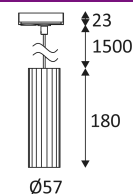

# OKTO TP GU10

- Decorative hanging fixture.
- Adapter for Track UNO.
- Supplied with textile power cable (adjustable 1.50m max)  
Colour 05 - 08 - 06 - 83: black cable.  
Colour 30 - 49 - 02 - 82 - white cable.