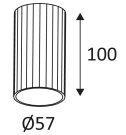

# OKTO GU10

- Fixed round ceiling lamp.

CODE	COLOR	MATERIAL	SOCKET	AC	Watt Max	LAMP
WA22905	MATT BLACK	ALUMINIUM	GU10	AC 230V	13W	PAR16 LED
WA22930	MATT WHITE	ALUMINIUM	GU10	AC 230V	13W	PAR16 LED
WA22910	CHAMPAGNE	ALUMINIUM	GU10	AC 230V	13W	PAR16 LED
WA22907	ROSE GOLD	ALUMINIUM	GU10	AC 230V	13W	PAR16 LED
WA22977	ROSE	ALUMINIUM	GU10	AC 230V	13W	PAR16 LED