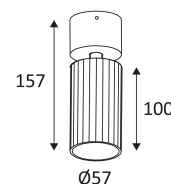

OKTO C GU10

- Adjustable round wall or ceiling lamp.

CODE	COLOR	MATERIAL	SOCKET	AC	Watt Max	LAMP
WA23005	MATT BLACK	ALUMINIUM	GU10	AC 230V	13W	PAR16 LED
WA23008	MATT BLACK - CHAMPAGNE	ALUMINIUM	GU10	AC 230V	13W	PAR16 LED
WA23006	MATT BLACK - ROSE GOLD	ALUMINIUM	GU10	AC 230V	13W	PAR16 LED
WA23083	MATT BLACK - ROSE	ALUMINIUM	GU10	AC 230V	13W	PAR16 LED
WA23030	MATT WHITE	ALUMINIUM	GU10	AC 230V	13W	PAR16 LED
WA23049	MATT WHITE - CHAMPAGNE	ALUMINIUM	GU10	AC 230V	13W	PAR16 LED
WA23002	MATT WHITE - ROSE GOLD	ALUMINIUM	GU10	AC 230V	13W	PAR16 LED
WA23082	MATT WHITE - ROSE	ALUMINIUM	GU10	AC 230V	13W	PAR16 LED

Earth wire . Fixture equipped with primary insulation only.

Vertical orientation maximum to 85°.

Horizontal orientation maximum to 355°.

Product in conformity CE.

Test on 650°.

3 years warranty.

Replaceable light source by an end-user.