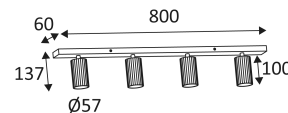

OKTO 4 C GU10

- Adjustable wall or ceiling lamp.

CODE	COLOR	MATERIAL	SOCKET	AC	Watt Max	LAMP
WA23305	MATT BLACK	ALUMINIUM	GU10	AC 230V	4x13W	PAR16 LED
WA23308	MATT BLACK - CHAMPAGNE	ALUMINIUM	GU10	AC 230V	4x13W	PAR16 LED
WA23306	MATT BLACK - ROSE GOLD	ALUMINIUM	GU10	AC 230V	4x13W	PAR16 LED
WA23383	MATT BLACK - ROSE	ALUMINIUM	GU10	AC 230V	4x13W	PAR16 LED
WA23330	MATT WHITE	ALUMINIUM	GU10	AC 230V	4x13W	PAR16 LED
WA23349	MATT WHITE - CHAMPAGNE	ALUMINIUM	GU10	AC 230V	4x13W	PAR16 LED
WA23302	MATT WHITE - ROSE GOLD	ALUMINIUM	GU10	AC 230V	4x13W	PAR16 LED
WA23382	MATT WHITE - ROSE	ALUMINIUM	GU10	AC 230V	4x13W	PAR16 LED

Wall and ceiling mounting only.

Indoor use only.

Protected against the ingress of solid bodies greater 12 mm. No protection against the ingress of liquids.

Protection against an impact energy of 0,20 Joule.

Earth wire . Fixture equipped with primary insulation only.

Vertical orientation maximum to 85°.

Horizontal orientation maximum to 355°.

Product in conformity CE.

Test on 650°.

3 years warranty.

Replaceable light source by an end-user.