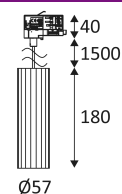

OKTO 3 TP GU10

- Decorative hanging fixture.
- Adapter for Track III SURFACE.
- Supplied with textile power cable (adjustable 1.50m max).
Colour 05 - 08 - 06 - 783: black cable.
Colour 30 - 49 - 02 - 82: white cable.

Product in conformity CE.

Test on 650°.

3 years warranty.

Replaceable light source by an end-user.