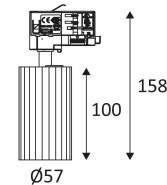

OKTO 3 T GU10

- Spotlight for accent lighting.
- Adapter for Track III SURFACE.
- Exposed base TR241 to be ordered separately.

CODE	COLOR	MATERIAL	SOCKET	AC	Watt Max	LAMP
TR42205	MATT BLACK	ALUMINIUM	GU10	AC 230V	13W	PAR16 LED
TR42208	MATT BLACK - CHAMPAGNE	ALUMINIUM	GU10	AC 230V	13W	PAR16 LED
TR42206	MATT BLACK - ROSE GOLD	ALUMINIUM	GU10	AC 230V	13W	PAR16 LED
TR42283	MATT BLACK - ROSE	ALUMINIUM	GU10	AC 230V	13W	PAR16 LED
TR42230	MATT WHITE	ALUMINIUM	GU10	AC 230V	13W	PAR16 LED
TR42249	MATT WHITE - CHAMPAGNE	ALUMINIUM	GU10	AC 230V	13W	PAR16 LED
TR42202	MATT WHITE - ROSE GOLD	ALUMINIUM	GU10	AC 230V	13W	PAR16 LED
TR42282	MATT WHITE - ROSE	ALUMINIUM	GU10	AC 230V	13W	PAR16 LED

Protection against an impact energy of 0,20 Joule.

Live parts are equipped with additional isolation protection, such as reinforced or double insulation.

Vertical orientation maximum to 90°.

Horizontal orientation maximum to 350°.

Product in conformity CE.

Test on 650°.

3 years warranty.

Replaceable light source by an end-user.