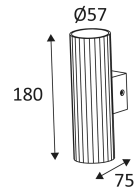

# OKTO 2 GU10

- Decorative wall lamp.
- Up and down lighting.

CODE	COLOR	MATERIAL	SOCKET	AC	Watt Max	LAMP
WA23405	MATT BLACK	ALUMINIUM	GU10	AC 230V	2x13W	PAR16 LED
WA23408	MATT BLACK - CHAMPAGNE	ALUMINIUM	GU10	AC 230V	2x13W	PAR16 LED
WA23406	MATT BLACK - ROSE GOLD	ALUMINIUM	GU10	AC 230V	2x13W	PAR16 LED
WA23483	MATT BLACK - ROSE	ALUMINIUM	GU10	AC 230V	2x13W	PAR16 LED
WA23430	MATT WHITE	ALUMINIUM	GU10	AC 230V	2x13W	PAR16 LED