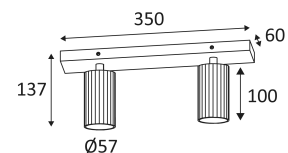

OKTO 2 C GU10

- Adjustable wall or ceiling lamp.

CODE	COLOR	MATERIAL	SOCKET	AC	Watt Max	LAMP
WA23205	MATT BLACK	ALUMINIUM	GU10	AC 230V	2x13W	PAR16 LED
WA23208	MATT BLACK - CHAMPAGNE	ALUMINIUM	GU10	AC 230V	2x13W	PAR16 LED
WA23206	MATT BLACK - ROSE GOLD	ALUMINIUM	GU10	AC 230V	2x13W	PAR16 LED
WA23283	MATT BLACK - ROSE	ALUMINIUM	GU10	AC 230V	2x13W	PAR16 LED
WA23230	MATT WHITE	ALUMINIUM	GU10	AC 230V	2x13W	PAR16 LED
WA23249	MATT WHITE - CHAMPAGNE	ALUMINIUM	GU10	AC 230V	2x13W	PAR16 LED
WA23202	MATT WHITE - ROSE GOLD	ALUMINIUM	GU10	AC 230V	2x13W	PAR16 LED
WA23282	MATT WHITE - ROSE	ALUMINIUM	GU10	AC 230V	2x13W	PAR16 LED

Wall and ceiling mounting only.

Indoor use only.

Protected against the ingress of solid bodies greater 12 mm. No protection against the ingress of liquids.

Protection against an impact energy of 0,20 Joule.

Earth wire . Fixture equipped with primary insulation only.

Vertical orientation maximum to 85°.

Horizontal orientation maximum to 355°.

Product in conformity CE.

Test on 650°.

3 years warranty.

Replaceable light source by an end-user.