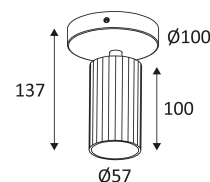

OKTO 1 C GU10

- Adjustable round wall or ceiling lamp.

CODE	COLOR	MATERIAL	SOCKET	AC	Watt Max	LAMP
WA23105	MATT BLACK	ALUMINIUM	GU10	AC 230V	13W	PAR16 LED
WA23108	MATT BLACK - CHAMPAGNE	ALUMINIUM	GU10	AC 230V	13W	PAR16 LED
WA23106	MATT BLACK - ROSE GOLD	ALUMINIUM	GU10	AC 230V	13W	PAR16 LED
WA23183	MATT BLACK - ROSE	ALUMINIUM	GU10	AC 230V	13W	PAR16 LED
WA23130	MATT WHITE	ALUMINIUM	GU10	AC 230V	13W	PAR16 LED
WA23149	MATT WHITE - CHAMPAGNE	ALUMINIUM	GU10	AC 230V	13W	PAR16 LED
WA23102	MATT WHITE - ROSE GOLD	ALUMINIUM	GU10	AC 230V	13W	PAR16 LED
WA23182	MATT WHITE - ROSE	ALUMINIUM	GU10	AC 230V	13W	PAR16 LED

 Earth wire . Fixture equipped with primary insulation only.

 Vertical orientation maximum to 85°.

 Horizontal orientation maximum to 355°.

 Product in conformity CE.

 Test on 650°.

 3 years warranty.

 Replaceable light source by an end-user.