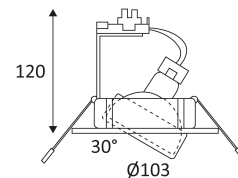

# O-KS1800 RX GU10 AUTO

CODE	MATERIAL	SOCKET	AC	Watt Max	LAMP
KS180003	USD	GU10 AUTO	AC 230V	50W	PAR16

Recessed ceiling mounting only.

Indoor use only.

Protected against the ingress of solid bodies greater than 12 mm. Protected against rain.

Protection against an impact energy of 1 Joule.

Live parts are equipped with additional isolation protection, such as reinforced or double insulation.

Hole cut to insert luminaire (90 mm)

The luminaire can be adjusted vertically up to a maximum of 30°.

Horizontal orientation maximum to 350°.

Product in conformity CE.

Test on 650°.

Product can not be covered after installation even with insulation.

2 years warranty.

Replaceable light source by an end-user.