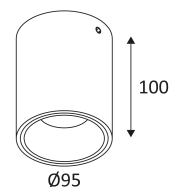

O-HAPPY 3

CODE	COLOR	MATERIAL	AC	LED	T° (K)	LED Lumen	System Lumen
WA221WW30	MATT WHITE	ALUMINIUM	AC 230V	18W	3000K	1570 Lm	1170 Lm

BLANC MAT

-  Ceiling mounting only.
-  Indoor use only.
-  Protected against the ingress of solid bodies greater 12 mm. No protection against the ingress of liquids.
-  Protection against an impact energy of 2 Joules.
-  Earth wire . Fixture equipped with primary insulation only.
-  Beam 40°.
-  Product in conformity CE.
-  Colour rendering index >90.
-  LED specifications.
-  UGR below 19.
-  Photobiological risk RG1
-  Test on 650°.
-  Power supply included.
-  3 years warranty.
-  Photometric data available on our website: www.indigo-lighting.com