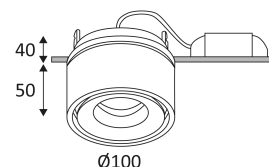

O-CLIC RDX

CODE	COLOR	MATERIAL	AC	DC	LED	T° (K)	LED Lumen	System Lumen
DO224WW63	100	USD	AC 230V	DC 300mA 37V	13W	3000K	1180 Lm	900 Lm

Recessed ceiling mounting only.

Indoor use only.

Protected against the ingress of solid bodies greater 12 mm. No protection against the ingress of liquids.

Protection against an impact energy of 0,20 Joule.

Live parts are equipped with additional isolation protection, such as reinforced or double insulation.

Hole cut to insert luminaire (94mm)

Vertical orientation maximum to 90°.

Horizontal orientation maximum to 355°.

Beam 38°.

Product in conformity CE.

Colour rendering index >90.

LED specifications.

UGR below 19.

Photobiological risk RG1

Test on 650°.