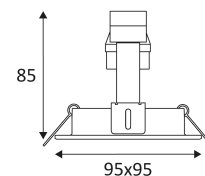

NYON SX GU10 AUTO

CODE	COLOR	MATERIAL	SOCKET	AC	Watt Max	LAMP
DO37115	500	USD	GU10 AUTO	AC 230V	50W	PAR16

Recessed ceiling mounting only.

Indoor use only.

Protected against the ingress of solid bodies greater than 12 mm. Protected against rain.

Protection against an impact energy of 0,50 Joule.

Live parts are equipped with additional isolation protection, such as reinforced or double insulation.

Hole cut to insert luminaire (78mm)

Vertical orientation maximum to 15°.

Horizontal orientation maximum to 355°.

Product in conformity CE.

Test on 650°.

Product can not be covered after installation even with insulation.

Clean regularly with a suitable product to prevent corrosion. No mordant or abrasive material.

2 years warranty.