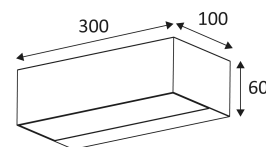

NORA

- Wall lamp for outdoor lighting.
- 2700K, 3000K or 4000K as desired with a switch in the luminaire.
- Etched tempered glass diffusers.
- Up and down lighting.
- With cable inlet and outlet.
- Non-dimmable converter built in the device.