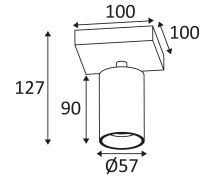

# NOLY GU10

- Adjustable wall or ceiling lamp.

CODE	COLOR	MATERIAL	SOCKET	AC	Watt Max	LAMP
WA19705	MATT BLACK	ALUMINIUM	GU10	AC 230V	13W	PAR16 LED
WA19730	MATT WHITE	ALUMINIUM	GU10	AC 230V	13W	PAR16 LED

MATT BLACK

MATT WHITE

Wall and ceiling mounting only.

Indoor use only.

Protected against the ingress of solid bodies greater 12 mm. No protection against the ingress of liquids.

Protection against an impact energy of 0,20 Joule.

Earth wire . Fixture equipped with primary insulation only.

Vertical orientation maximum to 85°.

Horizontal orientation maximum to 355°.

Product in conformity CE.

Test on 650°.

3 years warranty.

Replaceable light source by an end-user.