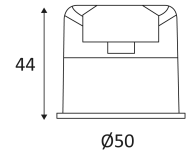

NOLI LED

CODE	MATERIAL	AC	LED	T° (K)	LED Lumen	System Lumen
LP101WW	USD	AC 230V	7W	3000K	800 Lm	555 Lm

Indoor use only.

Protected against the ingress of solid bodies greater 12 mm. No protection against the ingress of liquids.

Live parts are equipped with additional isolation protection, such as reinforced or double insulation.

Beam 100°.

Product in conformity CE.

Colour rendering index >80.

Photobiological risk RG1

Product can be covered after installation with insulation. (not blown)

Luminaire with a 230V LED module.

3 years warranty.

Photometric data available on our website: www.indigo-lighting.com