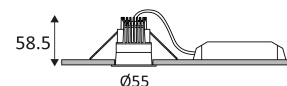

MOWI RD

- Fixed round recessed spotlight.
- Low luminance reflector.
- Fastened with springs.
- Remote dimmable converter supplied.
- Compatible with start and end-of-phase dimmer.

This product contains 1 light source(s) of energy efficiency G.