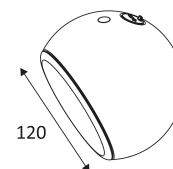

# MOON

- Portable luminaire.
- With switch for three levels of lighting (25%, 50% and 100%) and rechargeable battery via USB socket.
- Charging time 5 hours with autonomy of 5 hours at 100%, 10 hours at 50% and 20 hours at 25% luminosity.
- Supplied with USB cable, without charger.
- The magnetic base is supplied with a double-sided sticker for all surfaces and 2 screws.
- Base and charger to be ordered separately.