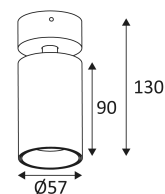

MOLY GU10

- Adjustable round wall or ceiling lamp.

CODE	COLOR	MATERIAL	SOCKET	AC	Watt Max	LAMP
WA19405	MATT BLACK	ALUMINIUM	GU10	AC 230V	13W	PAR16 LED
WA19430	MATT WHITE	ALUMINIUM	GU10	AC 230V	13W	PAR16 LED

MATT BLACK

MATT WHITE

Wall and ceiling mounting only.

Indoor use only.

Protected against the ingress of solid bodies greater 12 mm. No protection against the ingress of liquids.

Protection against an impact energy of 0,20 Joule.

Earth wire . Fixture equipped with primary insulation only.

Vertical orientation maximum to 85°.

Horizontal orientation maximum to 355°.

Product in conformity CE.

Test on 650°.

3 years warranty.

Replaceable light source by an end-user.