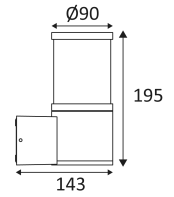

MINO W E27

- Wall lamp for outdoor lighting.
- Frosted glass diffuser.

CODE	COLOR	MATERIAL	SOCKET	AC	Watt Max	LAMP
OU43424	ANTHRACITE	CAST ALUMINIUM	E27	AC 230V	26W	CLA

Wall mounting only.

Outdoor use.

Protected against the ingress of solid bodies greater than 1mm. Protected against splashing water.