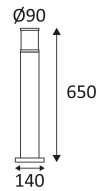

MINO P E27

- Round terminal for outdoor lighting.
- Etched glass diffuser.

CODE	COLOR	MATERIAL	SOCKET	AC	Watt Max	LAMP
OU43324	ANTHRACITE	CAST ALUMINIUM	E27	AC 230V	26W	CLA

Floor mounting only.

Outdoor use.