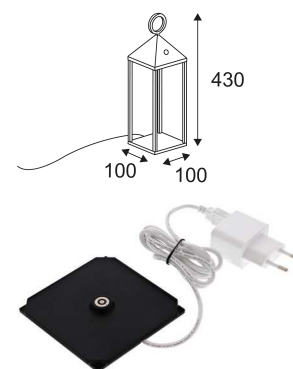

# MINI VARA

- Portable luminaire.
- With switch and rechargeable battery via USB socket.
- Charging time 6 hours with autonomy of 9 hours.
- Supplied with charger.
- Dimmable.

This product contains 1 light source(s) of energy efficiency E.

| CODE      | COLOR      | MATERIAL       | DC      | LED | T° (K) | LED Lumen | System Lumen |
|-----------|------------|----------------|---------|-----|--------|-----------|--------------|
| OU422WW24 | ANTHRACITE | CAST ALUMINIUM | DC 3,7V | 2W  | 3000K  | 580 Lm    | 150 Lm       |
| OU422WW30 | MATT WHITE | CAST ALUMINIUM | DC 3,7V | 2W  | 3000K  | 580 Lm    | 150 Lm       |