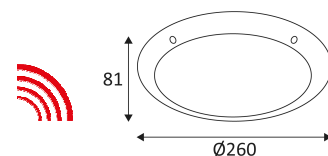

MINI TIMY SENSOR E27

- Wall or ceiling lamp for indoor and outdoor lighting.
- With 360° HF detector, adjustable direction area max. 10m in diameter
- With key and vandal-proof screw.

CODE	COLOR	MATERIAL	SOCKET	AC	Watt Max	LAMP
OU44620	METAL	POLYCARBONATE	E27	AC 230V	23W	CLA
OU44630	BLACK	POLYCARBONATE	E27	AC 230V	23W	CLA
OU44631	WHITE	POLYCARBONATE	E27	AC 230V	23W	CLA