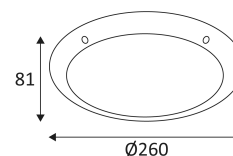

MINI TIMY E27

- Wall or ceiling lamp for interior and outdoor lighting.
- With anti-vandal spanner and screw.

CODE	COLOR	MATERIAL	SOCKET	AC	Watt Max	LAMP
OU44520	METAL	POLYCARBONATE	E27	AC 230V	23W	CLA
OU44530	BLACK	POLYCARBONATE	E27	AC 230V	23W	CLA
OU44531	WHITE	POLYCARBONATE	E27	AC 230V	23W	CLA