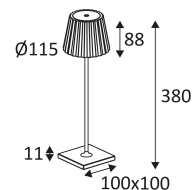

CODE	COLOR	MATERIAL	DC	LED	T° (K)	LED Lumen	System Lumen
OU355WW30	MATT WHITE	ALUMINIUM	DC 3,7V	2W	3000K	470 Lm	180 Lm
OU355WW24	ANTHRACITE	ALUMINIUM	DC 3,7V	2W	3000K	470 Lm	180 Lm

MATT WHITE

ANTHRACITE