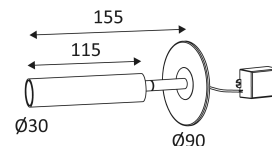

# MILO 4

- Decorative wall lamp.
- Semi-recessed base.
- Remote dimmable converter supplied.
- Compatible with start and end-of-phase dimmer.
- Mounting in a standard recessed box (not supplied).

This product contains 1 light source(s) of energy efficiency F.

Earth wire . Fixture equipped with primary insulation only.

Hole cut to insert luminaire (68mm)

Vertical orientation maximum to 90°.

Horizontal orientation maximum to 330°.

Beam 40°.

Product in conformity CE.