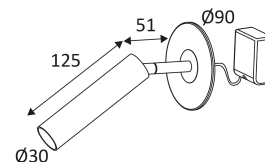

MILO 3

- Decorative wall lamp.
- Semi-recessed base.
- With dimmer switch
- .
- Supplied with dimmable converter.
- Mounting in a standard recessed box (not supplied).

This product contains 1 light source(s) of energy efficiency F.

MATT BLACK

MATT WHITE

BRUSHED BRASS

-  Recessed wall mounting only.
-  Indoor use only.
-  Protected against the ingress of solid bodies greater 12 mm. No protection against the ingress of liquids.
-  Protection against an impact energy of 0,20 Joule.
-  Earth wire . Fixture equipped with primary insulation only.
-  Hole cut to insert luminaire (68mm)
-  Vertical orientation maximum to 90°.
-  Horizontal orientation maximum to 330°.
-  Beam 40°.
-  Product in conformity CE.
-  CRI>90
-  LED specifications.
L80B50
50.000h
-  Photobiological risk RG1
-  Test on 650°.
-  Power supply included.
-  With dimmer switch.
-  3 years warranty.
-  Photometric data available on our website: www.indigo-lighting.com