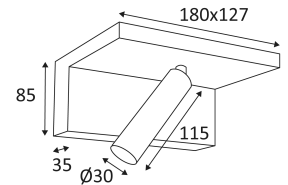

MILO 2

- Decorative wall lamp.
- Exposed base with switch for three levels of lighting (25%, 50% and 100%) and two USB sockets (5VDC, 2A).
- Non-dimmable converter built in the device.

This product contains 1 light source(s) of energy efficiency F.