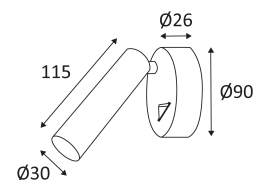

MILO 1

- Decorative wall lamp.
- Exposed base with switch.
- Non dimmable converter built in the device.

This product contains 1 light source(s) of energy efficiency F.

CODE	COLOR	MATERIAL	AC	LED	T° (K)	LED Lumen	System Lumen
WA11205	MATT BLACK	ALUMINIUM	AC 230V	5W	3000K	500 Lm	405 Lm
WA11230	MATT WHITE	ALUMINIUM	AC 230V	5W	3000K	500 Lm	450 Lm
WA11263	BRUSHED BRASS	ALUMINIUM	AC 230V	5W	3000K	500 Lm	405 Lm

MATT BLACK

MATT WHITE

BRUSHED BRASS

-  Wall mounting only.
-  Indoor use only.
-  Protected against the ingress of solid bodies greater 12 mm. No protection against the ingress of liquids.
-  Protection against an impact energy of 0,20 Joule.
-  Earth wire . Fixture equipped with primary insulation only.
-  Vertical orientation maximum to 90°.
-  Horizontal orientation maximum to 355°.
-  Beam 40°.
-  Product in conformity CE.
-  CRI>90
-  LED specifications.
L80B50
50.000h
-  Photobiological risk RG1
-  Test on 650°.
-  Power supply included.
-  3 years warranty.
-  Photometric data available on our website: www.indigo-lighting.com