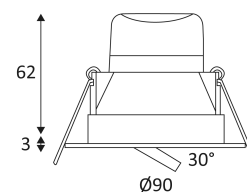

MARY RDX-230

- Adjustable round recessed spotlight.
- Fastened with springs.
- Can be covered with peeled insulation.
- Automatic double terminal block.
- Does not require a converter.
- Dimmable.
- Compatible with end-of-phase dimmer.

This product contains 1 light source(s) of energy efficiency E.

CODE	COLOR	MATERIAL	AC	LED	T° (K)	LED Lumen	System Lumen
DO315WW05	MATT BLACK	COMPOSITE	AC 230V	7,5W	3000K	750 Lm	600 Lm
DO315WW30	MATT WHITE	COMPOSITE	AC 230V	7,5W	3000K	750 Lm	600 Lm
DO315NW05	MATT BLACK	COMPOSITE	AC 230V	7,5W	4000K	770 Lm	615 Lm
DO315NW30	MATT WHITE	COMPOSITE	AC 230V	7,5W	4000K	770 Lm	615 Lm