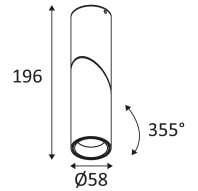

MANYL 2 GU10

- Adjustable round ceiling lamp.

CODE	COLOR	MATERIAL	SOCKET	AC	Watt Max	LAMP
WA20205	MATT BLACK	ALUMINIUM	GU10	AC 230V	13W	PAR16 LED
WA20230	MATT WHITE	ALUMINIUM	GU10	AC 230V	13W	PAR16 LED

MATT BLACK

MATT WHITE

Ceiling mounting only.

Indoor use only.

Protected against the ingress of solid bodies greater 12 mm. No protection against the ingress of liquids.

Protection against an impact energy of 0,20 Joule.

Earth wire . Fixture equipped with primary insulation only.

Vertical orientation maximum to 90°.

Horizontal orientation maximum to 355°.

Product in conformity CE.

Test on 650°.

3 years warranty.

Replaceable light source by an end-user.