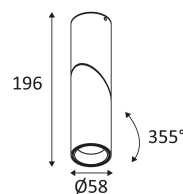

# MANYL 2

- Adjustable round wall lamp.
- Dimmable converter built in in the device.
- Compatible with start and end-of-phase dimmer.

This product contains 1 light source(s) of energy efficiency G.

CODE	COLOR	MATERIAL	AC	LED	T° (K)	LED Lumen	System Lumen
WA210WW16	MATT BLACK	ALUMINIUM	AC 230V	11W	3000K	1180 Lm	938 Lm
WA210WW21	MATT WHITE	ALUMINIUM	AC 230V	11W	3000K	1180 Lm	938 Lm

MATT BLACK

MATT WHITE

-  Ceiling mounting only.
-  Indoor use only.
-  Protected against the ingress of solid bodies greater 12 mm. No protection against the ingress of liquids.
-  Protection against an impact energy of 0,20 Joule.
-  Earth wire . Fixture equipped with primary insulation only.
-  Vertical orientation maximum to 90°.
-  Horizontal orientation maximum to 355°.
-  Beam 36°.
-  Product in conformity CE.
-  CRI>90
-  LED specifications.
-  Photobiological risk RG1
-  Test on 650°.
-  Power supply included.
-  The product is dimmable.
-  3 years warranty.
-  Photometric data available on our website: [www.indigo-lighting.com](http://www.indigo-lighting.com)