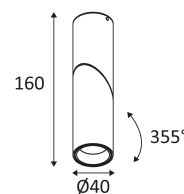

MANYL 1

- Adjustable round ceiling lamp.
- Dimmable converter built in in the device.
- Compatible with start and end-of-phase dimmer.

This product contains 1 light source(s) of energy efficiency G.

CODE	COLOR	MATERIAL	AC	LED	T° (K)	LED Lumen	System Lumen
WA193WW16	MATT BLACK	ALUMINIUM	AC 230V	5W	3000K	770 Lm	449 Lm
WA193WW21	MATT WHITE	ALUMINIUM	AC 230V	5W	3000K	770 Lm	449 Lm

MATT BLACK

MATT WHITE

Ceiling mounting only.

Indoor use only.

Protected against the ingress of solid bodies greater 12 mm. No protection against the ingress of liquids.

Protection against an impact energy of 0,20 Joule.

Earth wire . Fixture equipped with primary insulation only.

Vertical orientation maximum to 90°.

Horizontal orientation maximum to 355°.

Beam 36°.

Product in conformity CE.

CRI>90

LED specifications.

Photobiological risk RG1